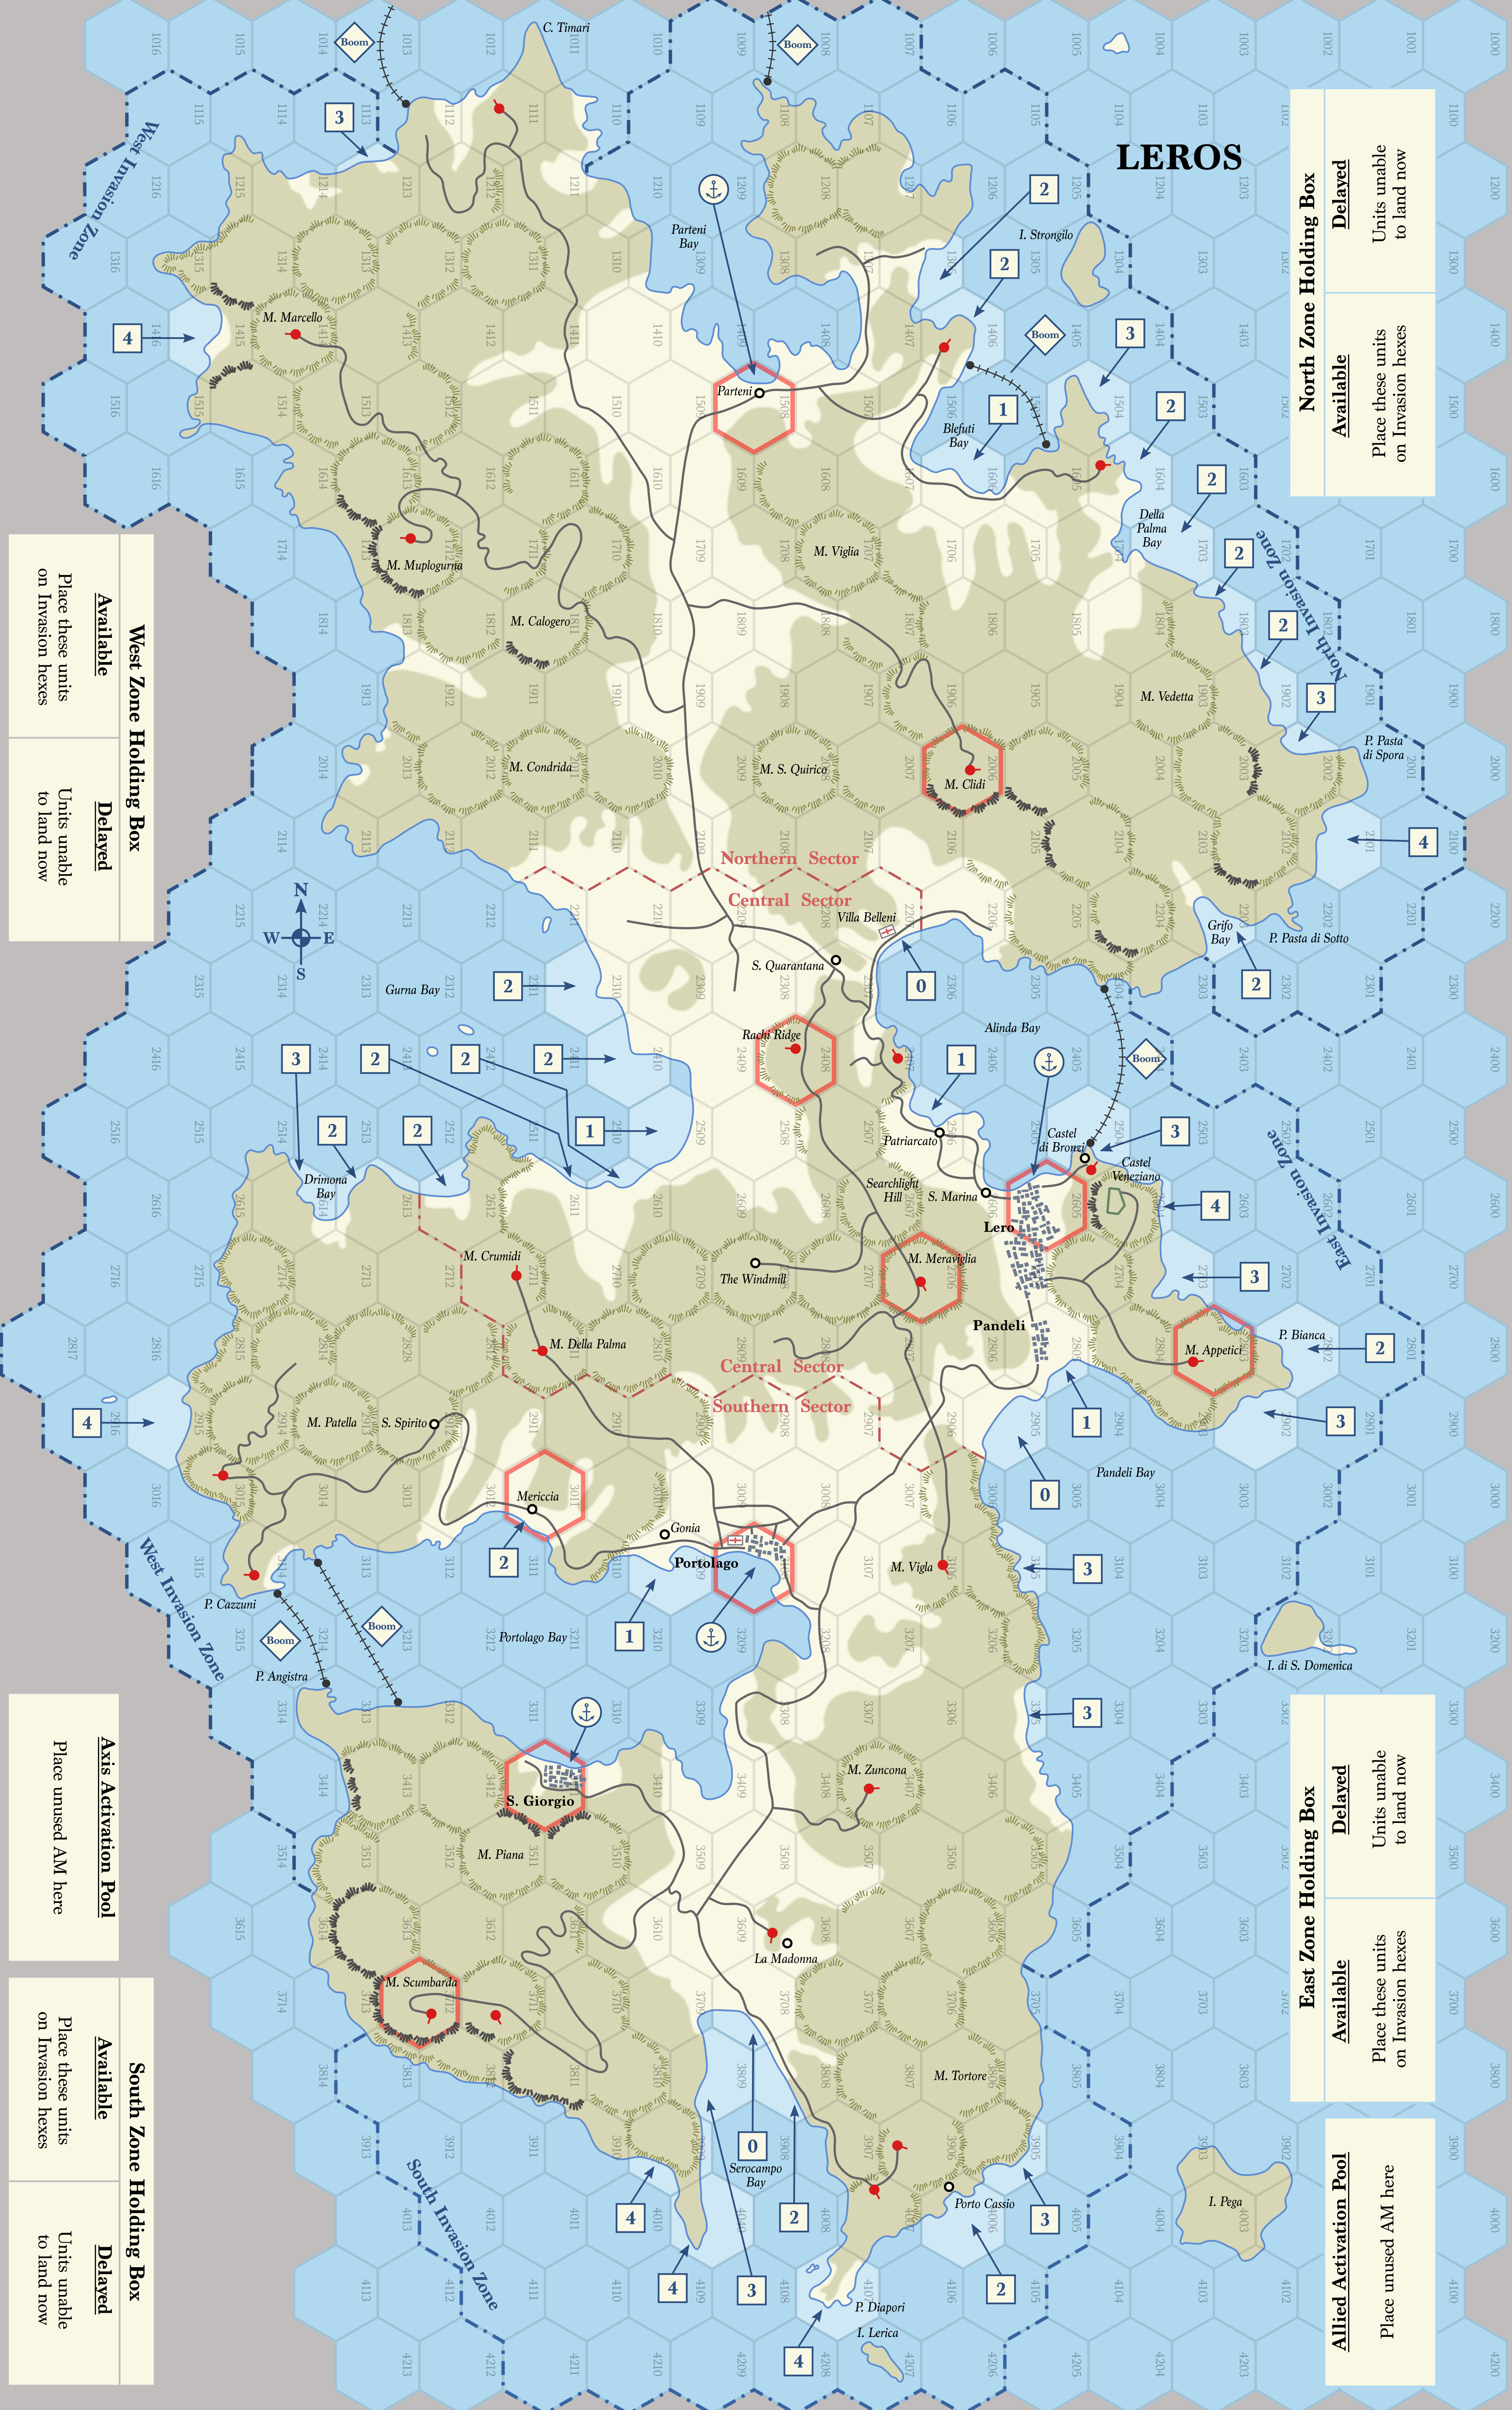

LEROS

North Zone Holding Box	
Available	Place these units on Invasion hexes
Delayed	Units unable to land now

West Zone Holding Box	
Available	Place these units on Invasion hexes
Delayed	Units unable to land now

East Zone Holding Box	
Available	Place these units on Invasion hexes
Delayed	Units unable to land now

Axis Activation Pool	
Available	Place unused AM here
Delayed	Units unable to land now

South Zone Holding Box	
Available	Place these units on Invasion hexes
Delayed	Units unable to land now

Allied Activation Pool	
Available	Place unused AM here
Delayed	Units unable to land now